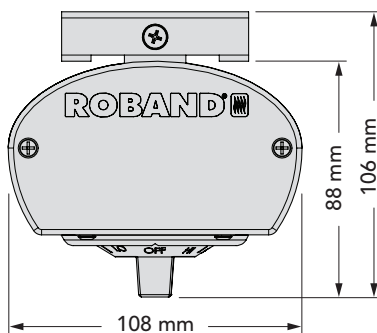

Standard mounting bracket available on standard and fabricator models

A variable control energy regulator is used to precisely control the output

SPECIFICATIONS - STANDARD MODELS (INCLUDES CONTROL BOX)

MODEL	DESCRIPTION	MOUNT TYPE	CURRENT Amps	POWER Watts	LENGTH mm	INCLUSIONS
HE900	1 element	Standard	3.9	900	900	Switch, plug & cord
HE1200	1 element	Standard	5.2	1200	1200	Switch, plug & cord
HE1500	1 element	Standard	6.5	1500	1500	Switch, plug & cord
HE1800	1 element	Standard	7.8	1800	1800	Switch, plug & cord

SPECIFICATIONS - FABRICATOR MODELS (NO CONTROL BOX)

MODEL	DESCRIPTION	MOUNT TYPE	CURRENT Amps	POWER Watts	LENGTH mm	INCLUSIONS
COMPLETE WITH A, N & E WIRE IN PTFE 1700 MM LENGTH FOR INSTALLATION TO YOUR OWN CONTROLLER						
HUE825	1 element	Standard	3.9	900	825	N/A
HUE1125	1 element	Standard	5.2	1200	1125	N/A
HUE1425	1 element	Standard	6.5	1500	1425	N/A
HUE1725	1 element	Standard	7.8	1800	1725	N/A

Dimensions for standard infra-red heating assemblies (HE models). Brackets are removable.

Dimensions for fabricator infra-red heating assemblies (HUE models). Brackets are removable.