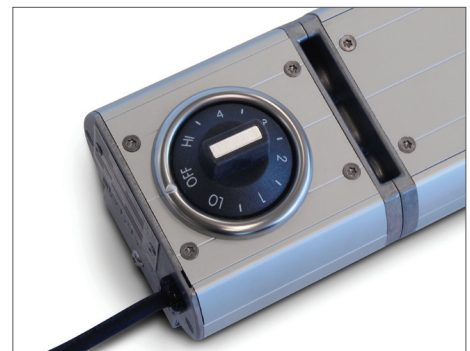

Infra-Red Heating Assemblies

Roband infra-red heating assemblies are manufactured from an extruded anodized aluminium section, specifically designed to breathe. *These units are designed for use at either front or back of house where more heat and no light is required.* The heat is provided by a stainless steel element and an energy regulator is used on the standard units to precisely control the output, emitting a very even heat over the length of the warming area. All models come with a standard mount bracket. Optional mount kit is also available. See page 60 for details.

Standard Models

The standard infra-red heating assemblies (e.g. HE900) come **with** a control box that houses the isolating on/off switch and an energy regulator to control heat output. They also feature a simple mounting system and come complete with a 10 Amp plug and cord.

Fabricator Models

The infra-red heating assemblies are also available **without** the control box, energy regulator and on/off switch (e.g. HUE825) so they can be connected to a remote switch setup. The removal of the control box shortens the length of the assembly accordingly.

Standard mounting bracket available on standard and fabricator models

A variable control energy regulator is used to precisely control the output

SPECIFICATIONS - STANDARD MODELS (INCLUDES CONTROL BOX)

MODEL	DESCRIPTION	MOUNT TYPE	CURRENT Amps	POWER Watts	LENGTH mm	INCLUSIONS
HE900	1 element	Standard	3.9	900	900	Switch, plug & cord
HE1200	1 element	Standard	5.2	1200	1200	Switch, plug & cord
HE1500	1 element	Standard	6.5	1500	1500	Switch, plug & cord
HE1800	1 element	Standard	7.8	1800	1800	Switch, plug & cord